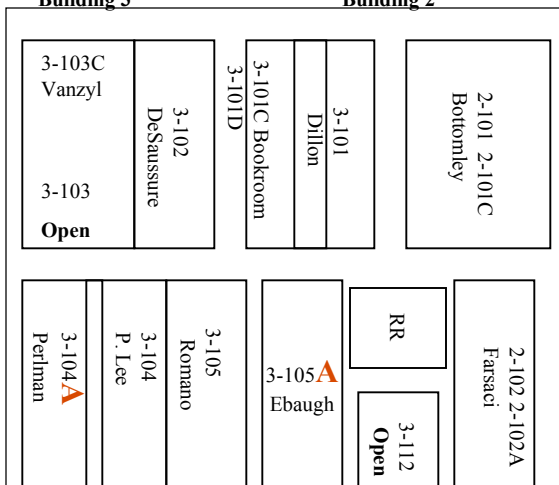

Building 5

Building 4

Building 3

Building 2

2011-2012

Teague Middle School

1350 McNeil Rd.
Altamonte Springs, FL 32714
(407) 320-1550
Fax (407)320-1545

Building 6 – 2nd Floor

6-200 Hauptkorn	6-201 Neukamm	2nd Floor Bathroom	6-208 Koch	6-209 DeLoreto	6-210 Rohr	6-211 Manuel
6-212 Pilarski	6-213 K.Martin	6-214 Argrett	6-218 Yenisch	6-219 Bastian	6-220 Holloway	6-221 E. Giles

Building 6 – 1st Floor

6-100 Fedi	6-101 Clarke-Treasure	1st Floor Bathroom	6-108 Pass	6-109 Heimbuch	6-110 Rodgers	6-111 Youngman
6-112 Penksa	6-113 Kneer	6-114 Guidance Resource	6-118 Body	6-119 Scobee	6-120 Grubbs	6-121 Brousseau